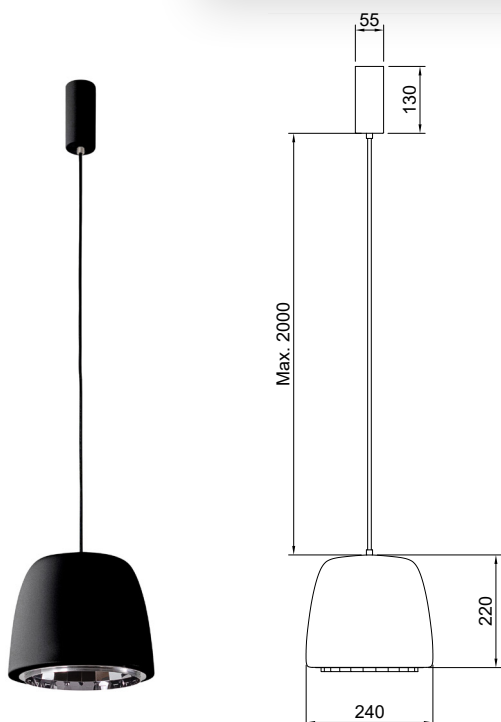

## ICE 24

Design by Hind Rabii, 2015

Shape		
		
<b>Black</b>	<b>Green</b>	<b>Orange</b>

Inner reflector	
	
<b>Carbon</b>	<b>Copper</b>

<b>Mounting</b>	Pendant	<b>Dimmable</b>	Yes (TRIAC, trailing edge)	<b>Marking</b>	CE IP20 F
<b>Environment</b>	Indoor	<b>Source</b>	Included	<b>Weight</b>	1,6kgs
<b>Lampshade</b>	Aluminium		led 10w 2700K 1000lm	<b>Cord lenght</b>	2000mm adjustable ; other length on request.
<b>Frame</b>	Cord & Metal	<b>Voltage</b>	220-250V		